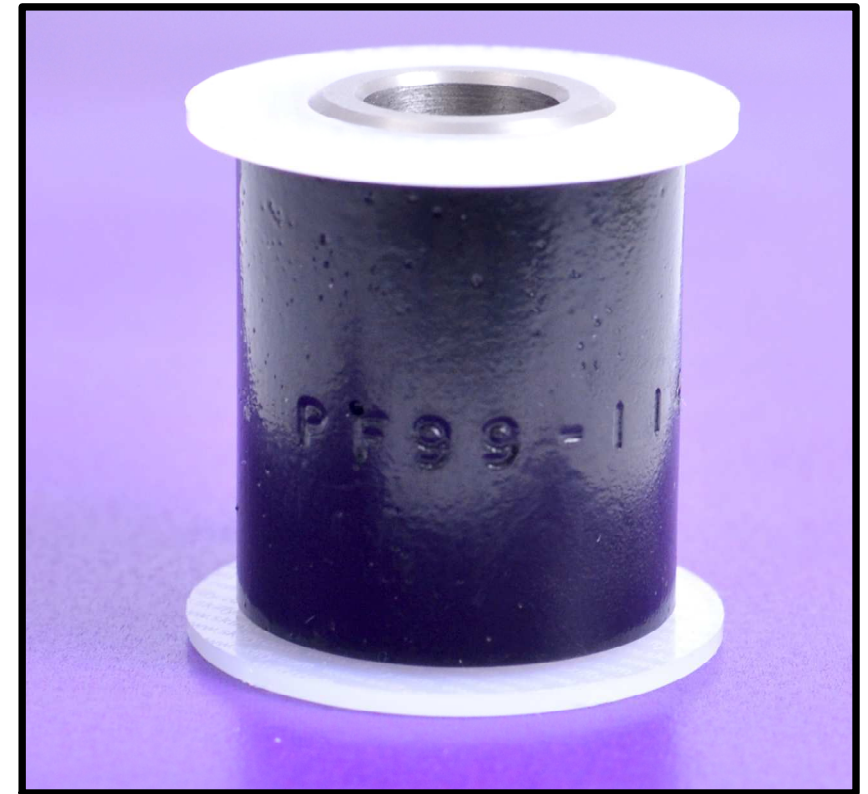

BUSH		
1.	MATERIAL	POLYURETHANE SHORE A 95
2.	COLOUR	BLACK
3.	BORE FINISH	KNURLED BORE
4.	KIT QUANTITY	1
SLEEVE		
1.	MATERIAL	STAINLESS STEEL
2.	LENGTH	38MM
3.	BORE	12MM
4.	KIT QUANTITY	1
TUBE & MOUNTING		
1.	TO SUIT BORE	1 1/16" , 26.9MM TO 27.1MM
2.	TO SUIT WIDTH	31MM
3.	TO SUIT MOUNTING LENGTH	38MM
4.		
WASHER		
1.	MATERIAL	NYLON
2.	DIAMETER	33MM
3.	THICKNESS	3MM
4.	KIT QUANTITY	2

DESCRIPTION
KIT CAR BUSH, CATERHAM
38MM LONG, 12MM BOLT

© COPYRIGHT. ALL RIGHTS RESERVED
THIS DRAWING IS STRICTLY CONFIDENTIAL AND MUST NOT BE
COPIED, REPRODUCED OR ADAPTED, NOR MAY ARTICLES BE
MANUFACTURED IN ACCORDANCE WITH THE DRAWING WITHOUT
PRIOR WRITTEN PERMISSION OF POWERFLEX.